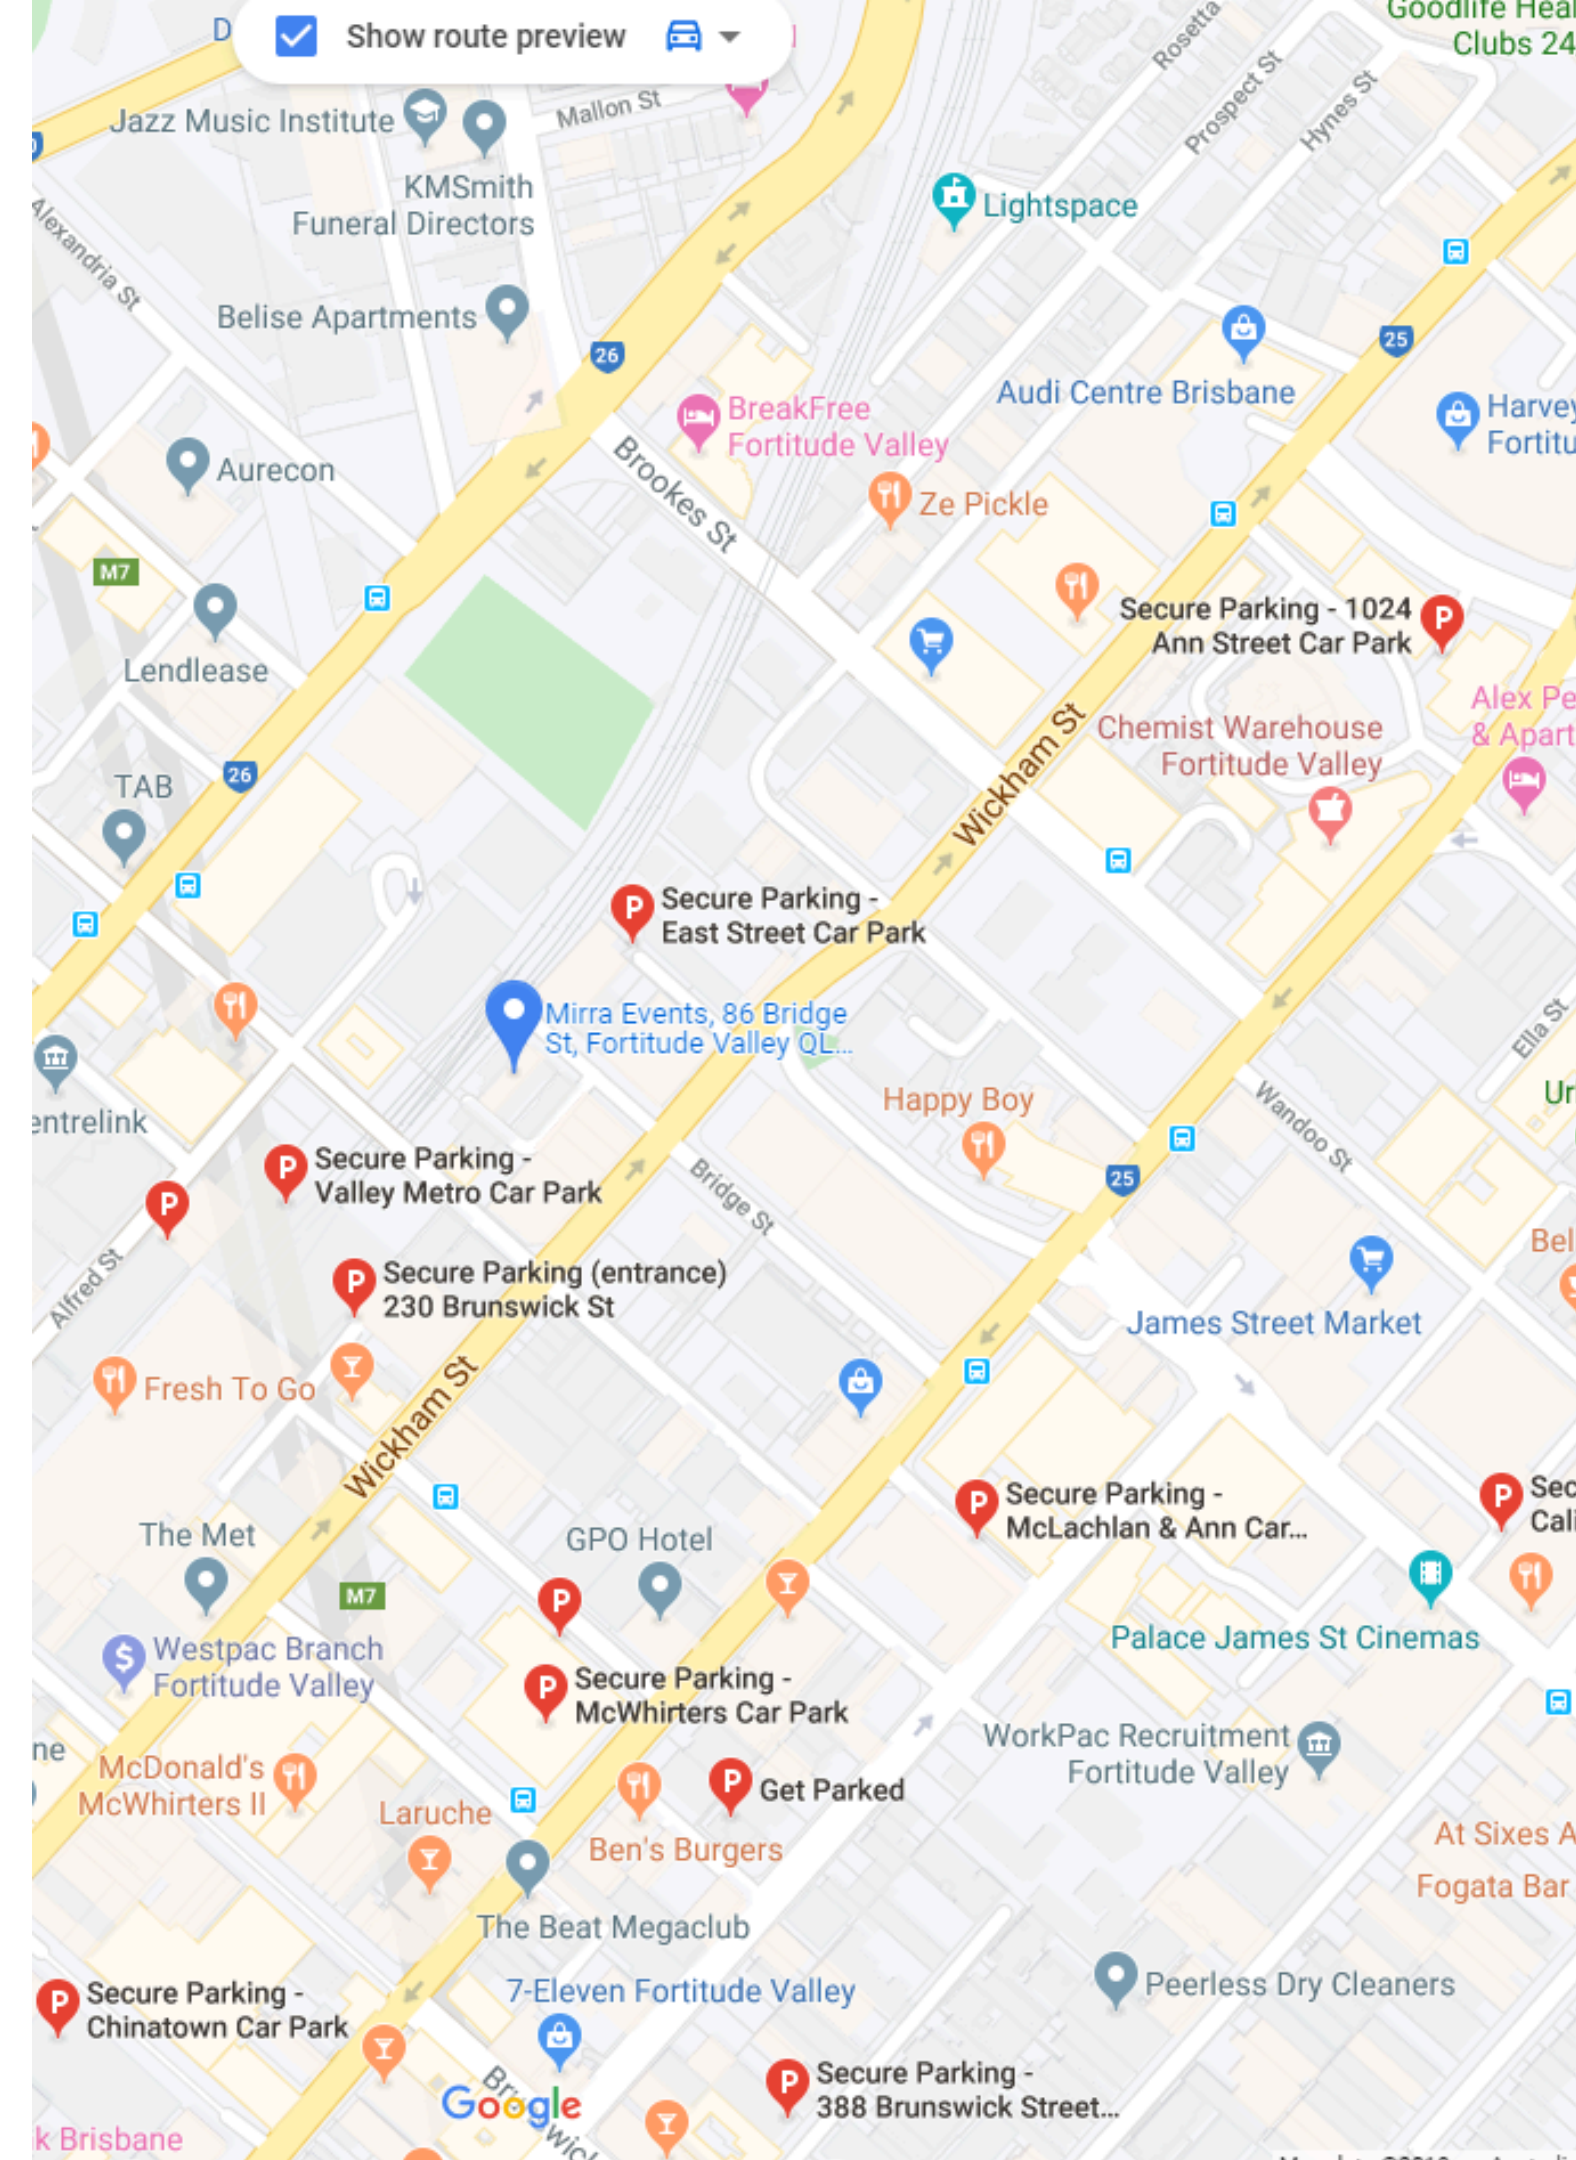

Bridge & Wickham Streets,
Fortitude Valley, QLD, 4006, Australia

App: Cellopark

PRIVATE PARKING

Next door to MIRRA, along Acland Lane

82 Bridge Street, Fortitude Valley, QLD, 4006, Australia

App: Easypark

MIRRA has no dedicated on-site parking

PUBLIC TRANSPORT

QUEENSLAND RAIL

www.queenslandrail.com.au/
Fortitude Valley Train Station
400m

BRISBANE CITY COUNCIL

www.translink.com.au/
Wickham St at Bridge Street, Stop 5, Fortitude
Valley
Routes: 300, 302, 305, 306, 322, 470

UBER / TAXI

www.uber.com/au/en/
www.yellowcab.com.au/
Pick up/Drop off location:
86 Bridge Street, Fortitude Valley

N E A R B Y

A C C O M M O D A T I O N

Ovolo The Valley

www.ovolohotels.com.au/ovolothevalley