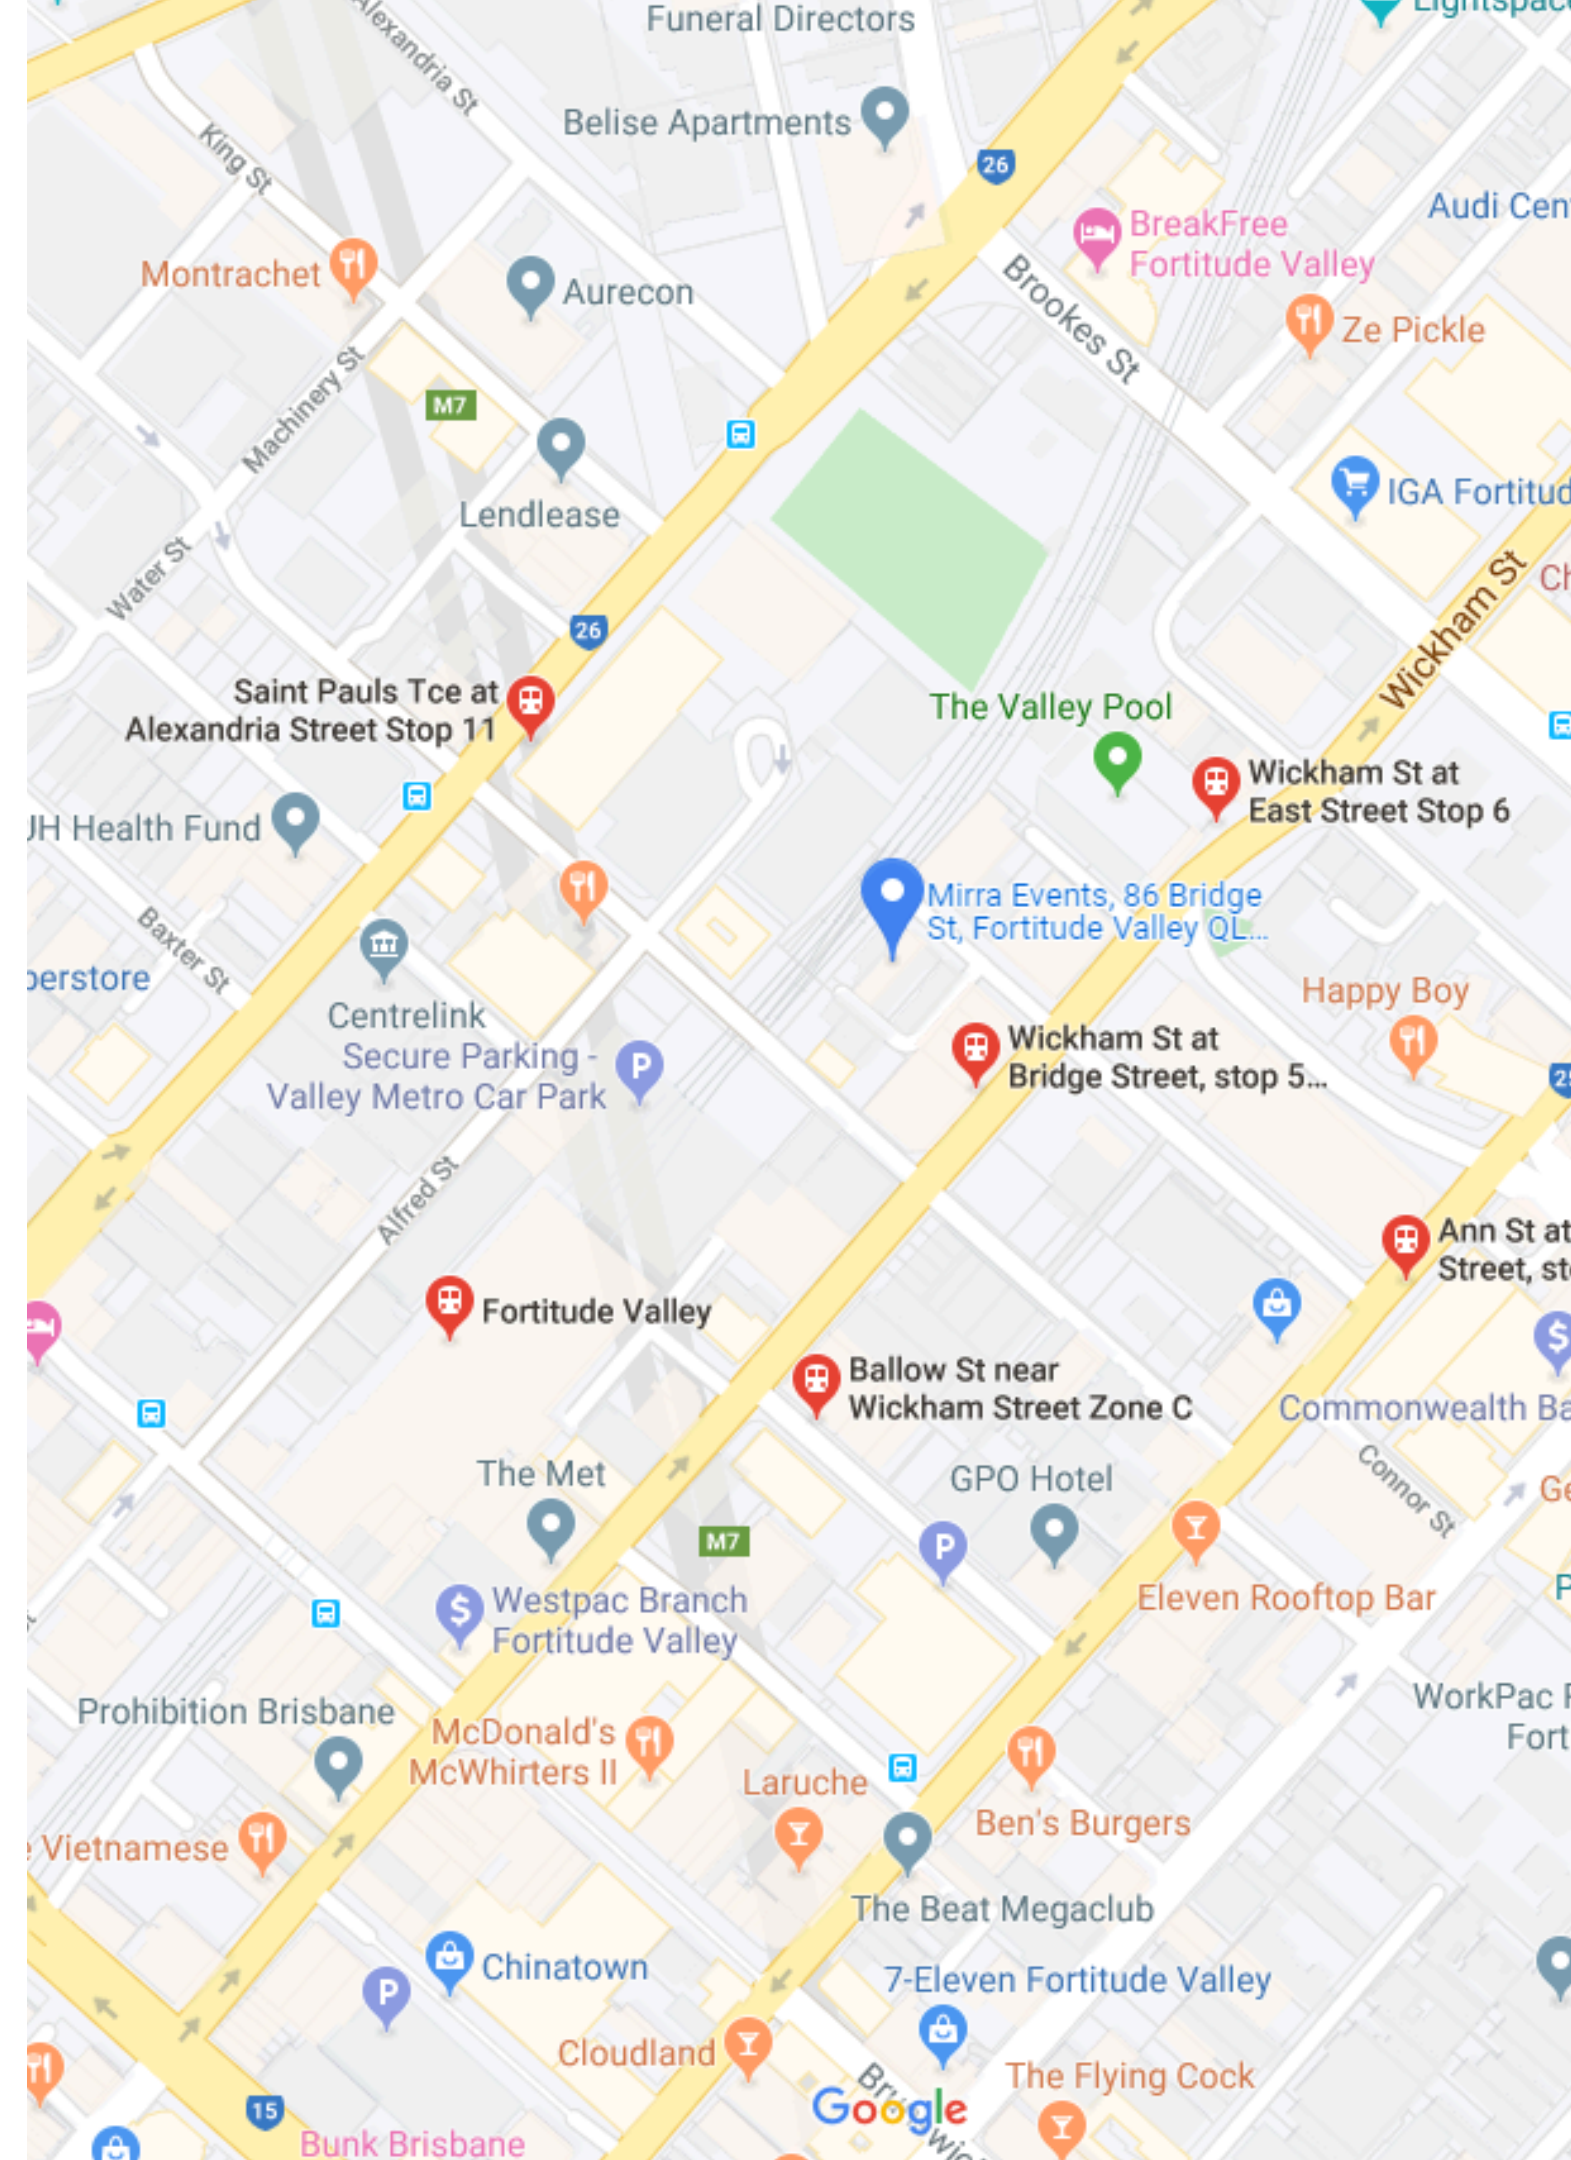

Bridge & Wickham Streets,
Fortitude Valley, QLD, 4006, Australia

App: Cellopark

PRIVATE PARKING

Next door to MIRRA, along Acland Lane

82 Bridge Street, Fortitude Valley, QLD, 4006, Australia

App: Easypark

MIRRA has no dedicated on-site parking

PUBLIC TRANSPORT

QUEENSLAND RAIL

www.queenslandrail.com.au/
Fortitude Valley Train Station
400m

BRISBANE CITY COUNCIL

www.translink.com.au/
Wickham St at Bridge Street, Stop 5, Fortitude
Valley
Routes: 300, 302, 305, 306, 322, 470

UBER / TAXI

www.uber.com/au/en/
www.yellowcab.com.au/
Pick up/Drop off location:
86 Bridge Street, Fortitude Valley

N E A R B Y

A C C O M M O D A T I O N

Ovolo The Valley

www.ovolohotels.com.au/ovolothevalley